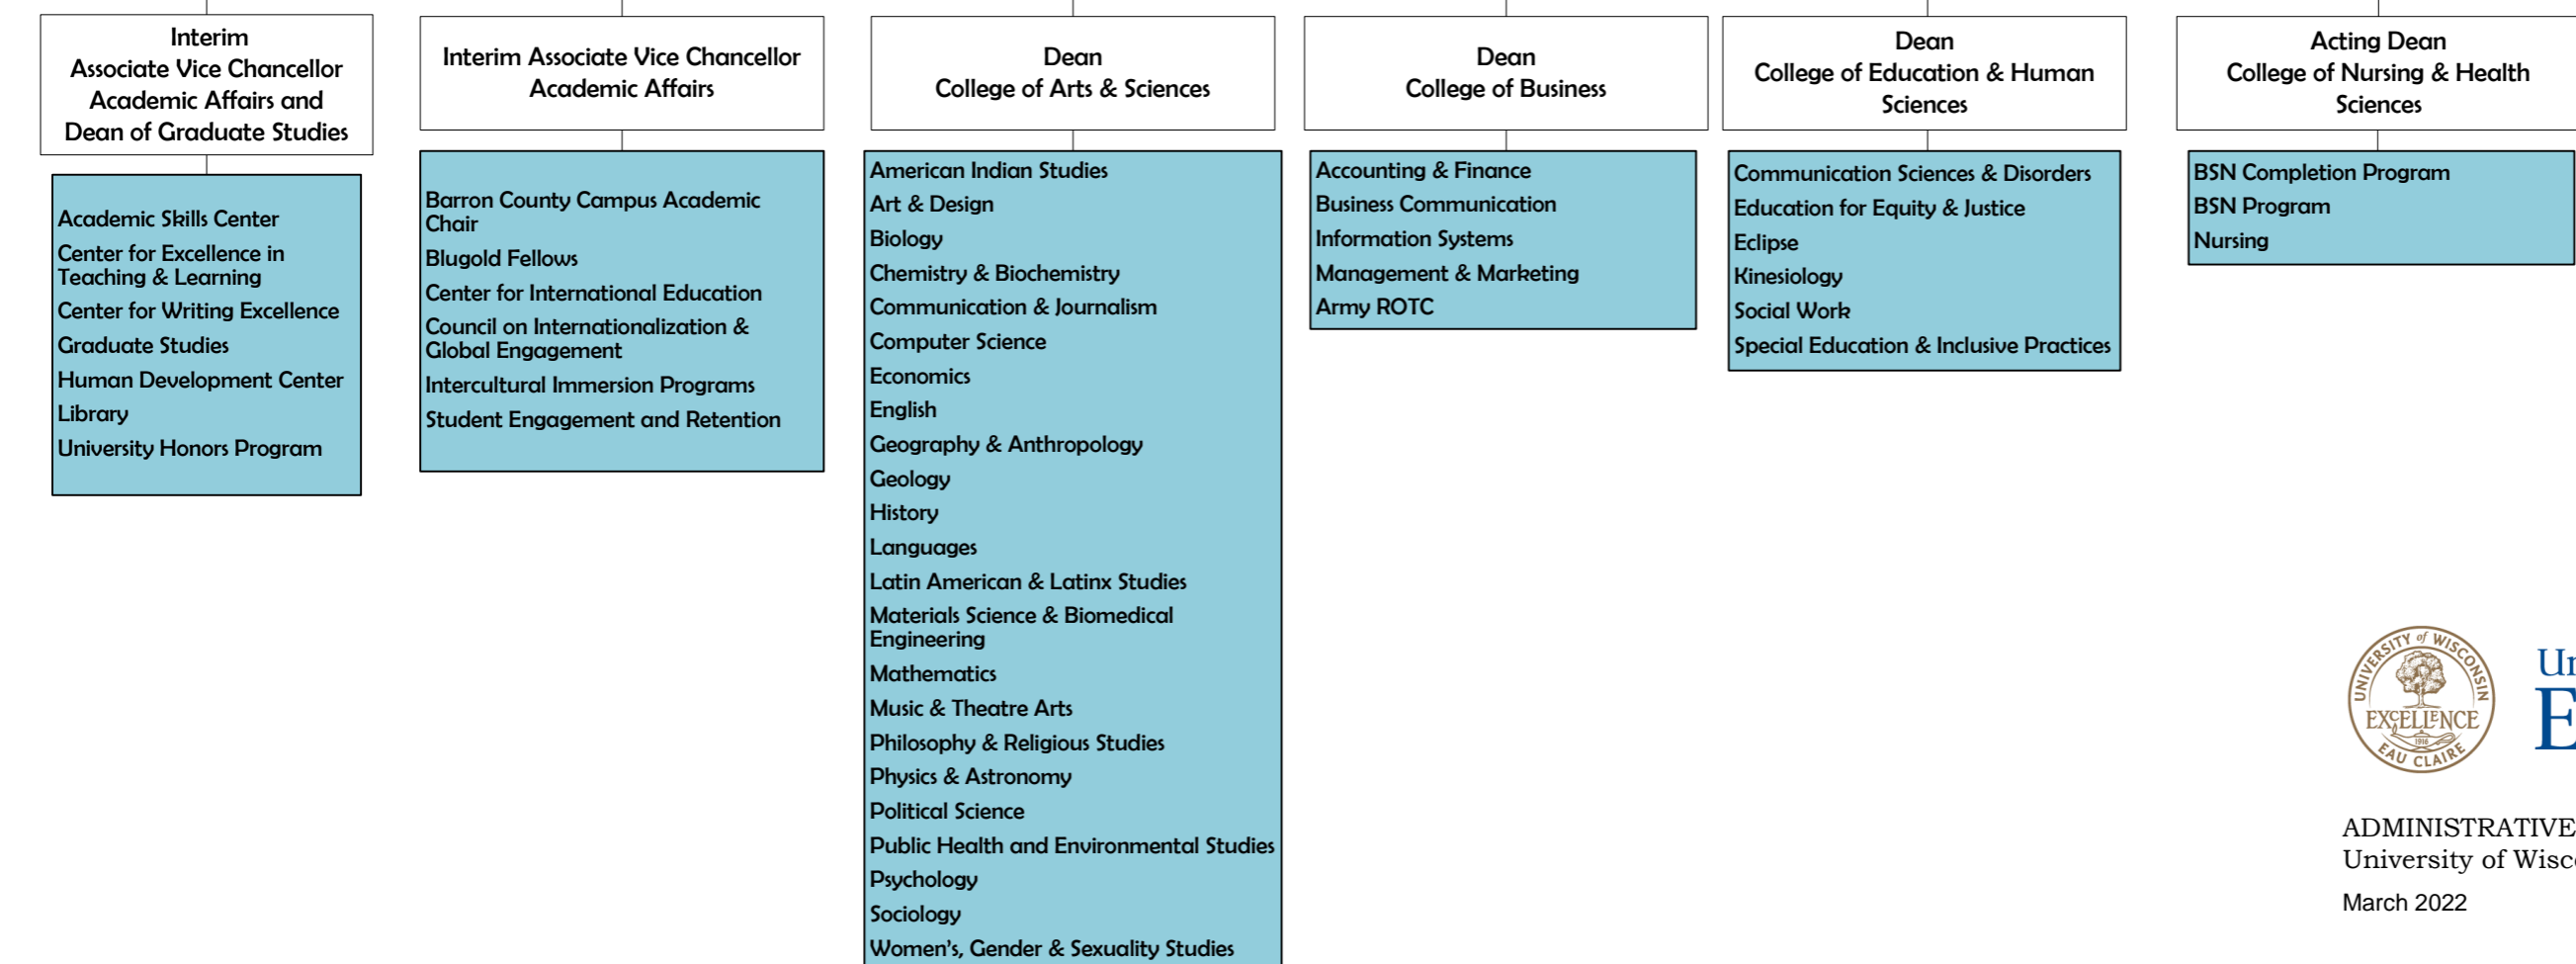

CHANCELLOR

University of Wisconsin
Eau Claire